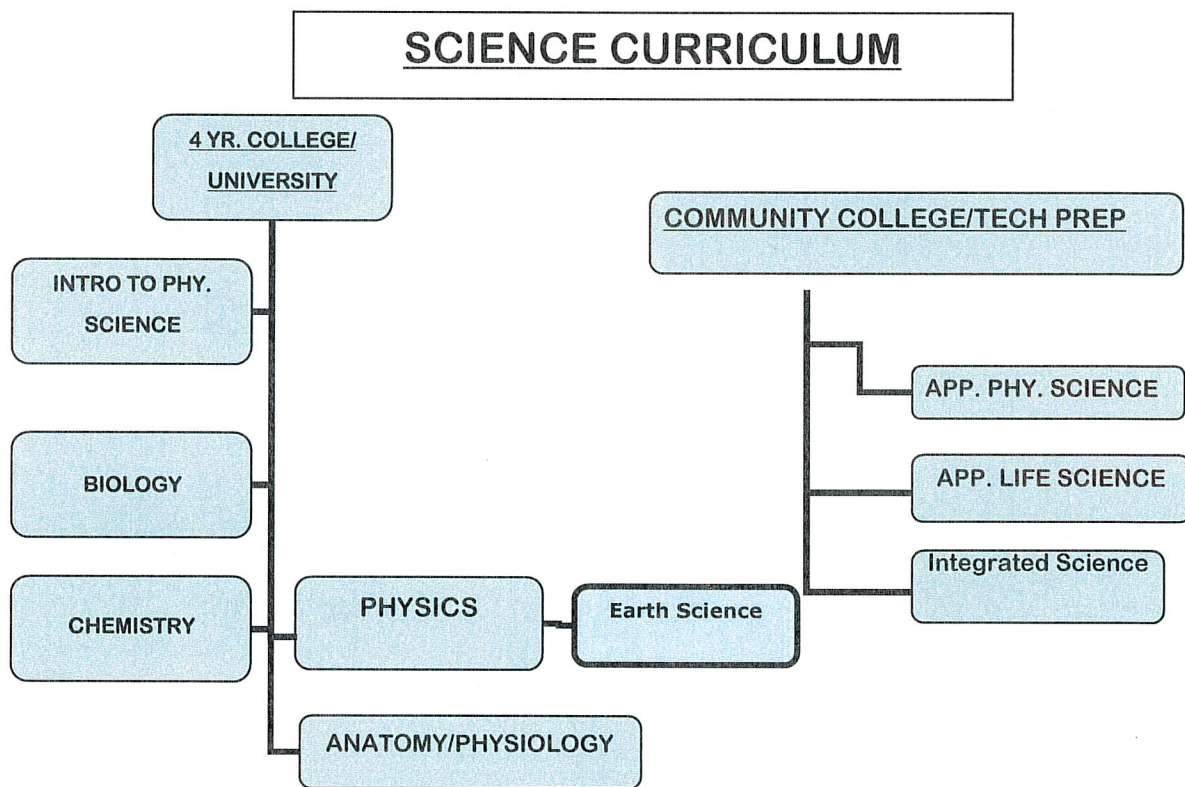

WAYNE HIGH SCHOOL

(Implemented 2006-2007)

Two science tracks are available to students. Each track is shown below.

Requests for change of track will be based on the science standards and approval of the science department.

****You must pass 6 semesters of science to graduate!**