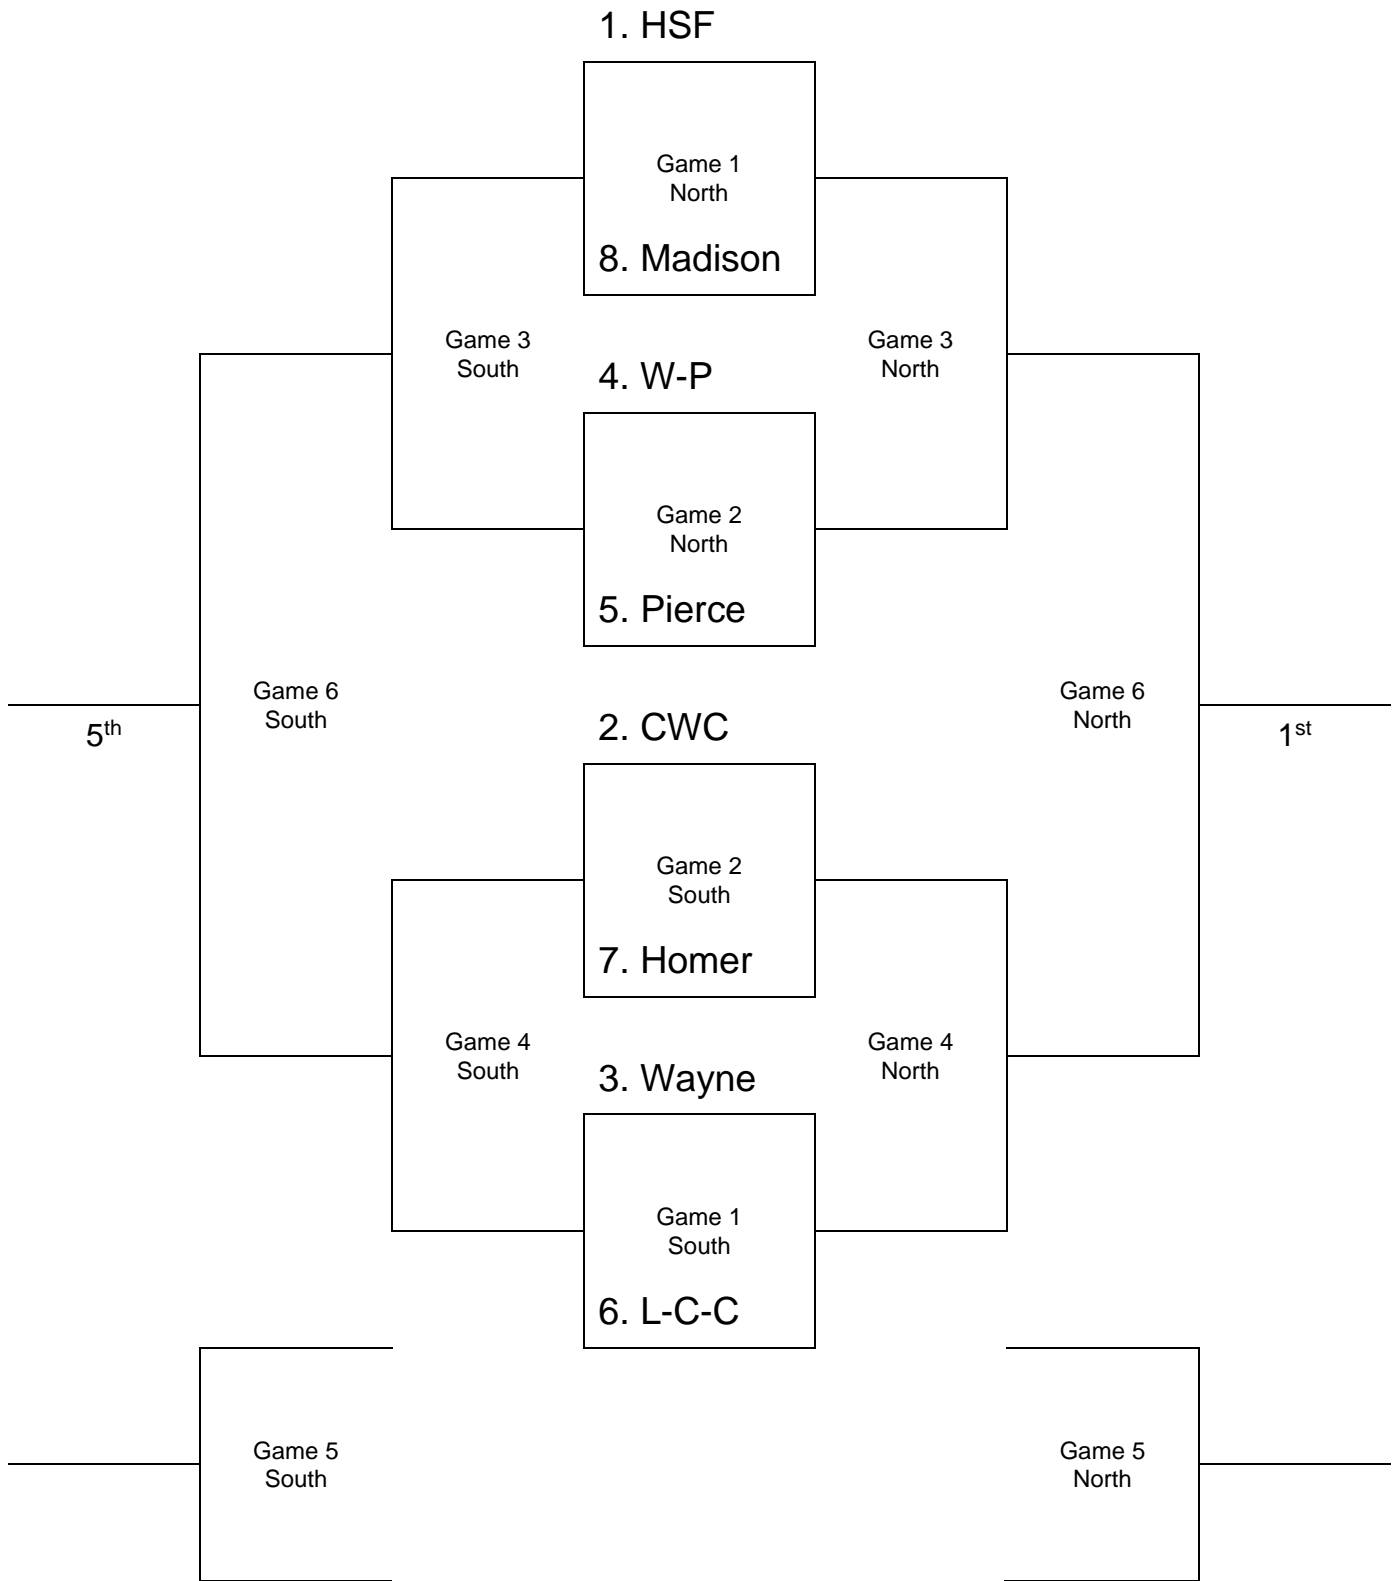

WISNER-PILGER SEPTEMBER CLASSIC TOURNAMENT

Chambers / Wheeler Central

#	Name	Gr	Ht
1	Brooke Ehlers	12	5-0
2	Emma Jonseth	12	5-9
4	Michelle Koenig	12	5-7
5	Ryann Haburchak	12	5-3
6	Elli Metschke	12	5-8
8	Cheyenne Pokorny	11	5-7
9	Morgan Ramsey	12	6-1
10/L19	MaKenna Pelster	11	5-8
13	Rachel Dierks	12	6-0
14	Alexis Butterfield	12	5-0
17	Tessa Metschke	12	5-8
Coaches: Diane Kasselder, Russ Nolte			